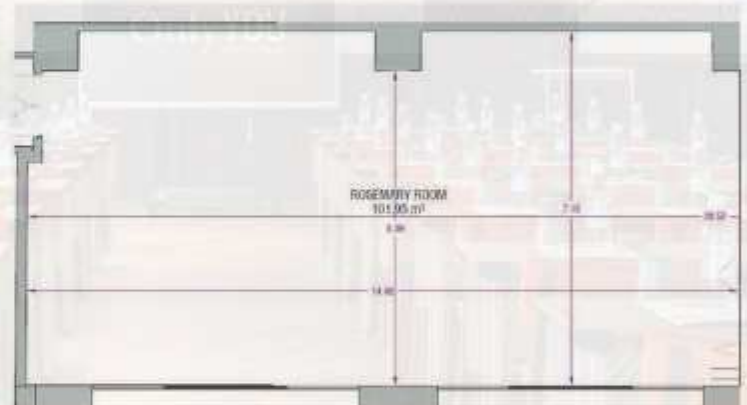

Olive Room has operating walls and can be connected with Spring and Jasmine Rooms

*Located on the first floor of the hotel.
Approximate capacity: 20 people*

| | Event spaces | m ² | natural light | Dimensions LxW(m) | Height | School | Theater | Banquet | U | Imperial | Cabaret | Cocktail |
|-------------|--------------|----------------|---------------|-------------------|--------|--------|---------|---------|----|----------|---------|----------|
| FIRST FLOOR | OLIVE ROOM | 48 | ☀️ | 7 x 6 | 2,8 | 24 | 35 | 20 | 15 | 14 | - | 40 |

Citrus Room has operating walls and can be connected with Rosemary Room

*Located on the first floor of the hotel.
Approximate capacity: 40 people*

| | Event spaces | m ² | natural light | Dimensions LxW(m) | Height | School | Theater | Banquet | U | Imperial | Cabaret | Cocktail |
|-------------|--------------|----------------|---------------|-------------------|--------|--------|---------|---------|---|----------|---------|----------|
| FIRST FLOOR | CITRUS ROOM | 70 | ☀ | 14 x 7 | 2,5 | 30 | 40 | 40 | - | 20 | - | 30 |

Rosemary Room

FIRST FLOOR

Fall in love with the spring aromas of Seville in our exclusive Rosemary Room.

Located on the first floor of the hotel and overlooking our pool, this 90m² space, bathed in abundant natural light, invites you to celebrate with style and passion. Perfect for events that are looking for a distinctive and lively touch.

Rosemary Room has operating walls and can be connected with Citrus Room

*Located on the first floor of the hotel.
Approximate capacity: 60 people*

| Event spaces | | m ² | natural light | Dimensions LxW(m) | Height | School | Theater | Banquet | U | Imperial | Cabaret | Cocktail |
|--------------|---------------|----------------|---------------|-------------------|--------|--------|---------|---------|----|----------|---------|----------|
| FIRST FLOOR | ROSEMARY ROOM | 102 | ☀ | 14 x 7 | 2,5 | 40 | 60 | 50 | 30 | 30 | - | 45 |