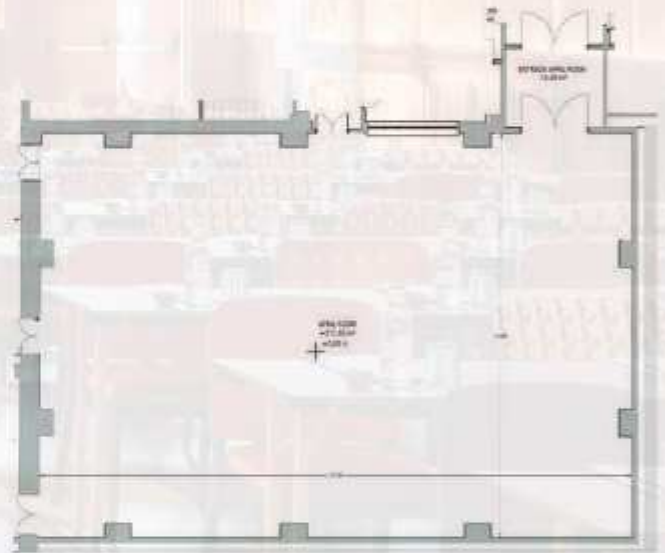

Ready for your next trip to the Andalusian capital?

April Room

GROUND FLOOR

With 330m², this room is ideal for large banquets, congresses, weddings, fashion shows, and anything you can imagine. It is strategically connected to our Green House space and the pool area, enhancing the experience and opportunities for your event.

*Located on the ground floor of the hotel.
Approximate capacity: 200 people*

| Event spaces | | m ² | natural light | Dimensions LxW(m) | Height | School | Theater | Banquet | U | Imperial | Cabaret | Cocktail |
|--------------|------------|----------------|---------------|-------------------|--------|--------|---------|---------|----|----------|---------|----------|
| GROUND FLOOR | APRIL ROOM | 311 | ☀ | 22 x 15 | 6 | 216 | 250 | 210 | 50 | - | - | 250 |

Lemon Room

GROUND FLOOR

With 11m², we have the perfect meeting room for small meetings, job interviews, and coworking. Less than 200 meters from Santa Justa station, reserve our Lemon Room and surround yourself with a productive and private atmosphere in the heart of the hotel.

*Located on the ground floor of the hotel.
Approximate capacity: 6 people*

| Event spaces | m ² | natural light | Dimensions LxW(m) | Height | School | Theater | Banquet | U | Imperial | Cabaret | Cocktail |
|--------------|----------------|---------------|-------------------|--------|--------|---------|---------|---|----------|---------|----------|
| GROUND FLOOR | LEMON ROOM | 11 | 3,6x3,6 | 2,4 | - | - | - | - | 6 | - | - |