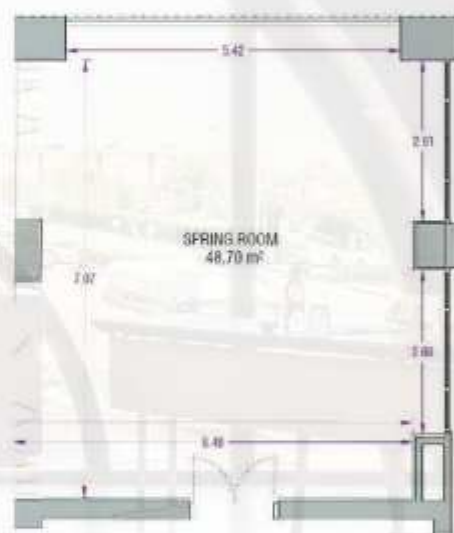

Ready for your next trip to the Andalusian capital?

April Room

GROUND FLOOR

With 330m², this room is ideal for large banquets, congresses, weddings, fashion shows, and anything you can imagine. It is strategically connected to our Green House space and the pool area, enhancing the experience and opportunities for your event.

*Located on the ground floor of the hotel.
Approximate capacity: 200 people*

| Event spaces | | m ² | natural light | Dimensions LxW(m) | Height | School | Theater | Banquet | U | Imperial | Cabaret | Cocktail |
|--------------|------------|----------------|---------------|-------------------|--------|--------|---------|---------|----|----------|---------|----------|
| GROUND FLOOR | APRIL ROOM | 311 | ☀ | 22 x 15 | 6 | 216 | 250 | 210 | 50 | - | - | 250 |

*Located on the ground floor of the hotel.
Approximate capacity: 6 people*

| Event spaces | m ² | natural light | Dimensions LxW(m) | Height | School | Theater | Banquet | U | Imperial | Cabaret | Cocktail |
|--------------|----------------|---------------|-------------------|--------|--------|---------|---------|---|----------|---------|----------|
| GROUND FLOOR | LEMON ROOM | 11 | 3,6x3,6 | 2,4 | - | - | - | - | 6 | - | - |

Spring Room has operating walls and can be connected with our Olive Room

*Located on the first floor of the hotel.
Approximate capacity: 20 people*

Event spaces

m²

natural
light

Dimensions
LxW(m)

Height

FIRST FLOOR