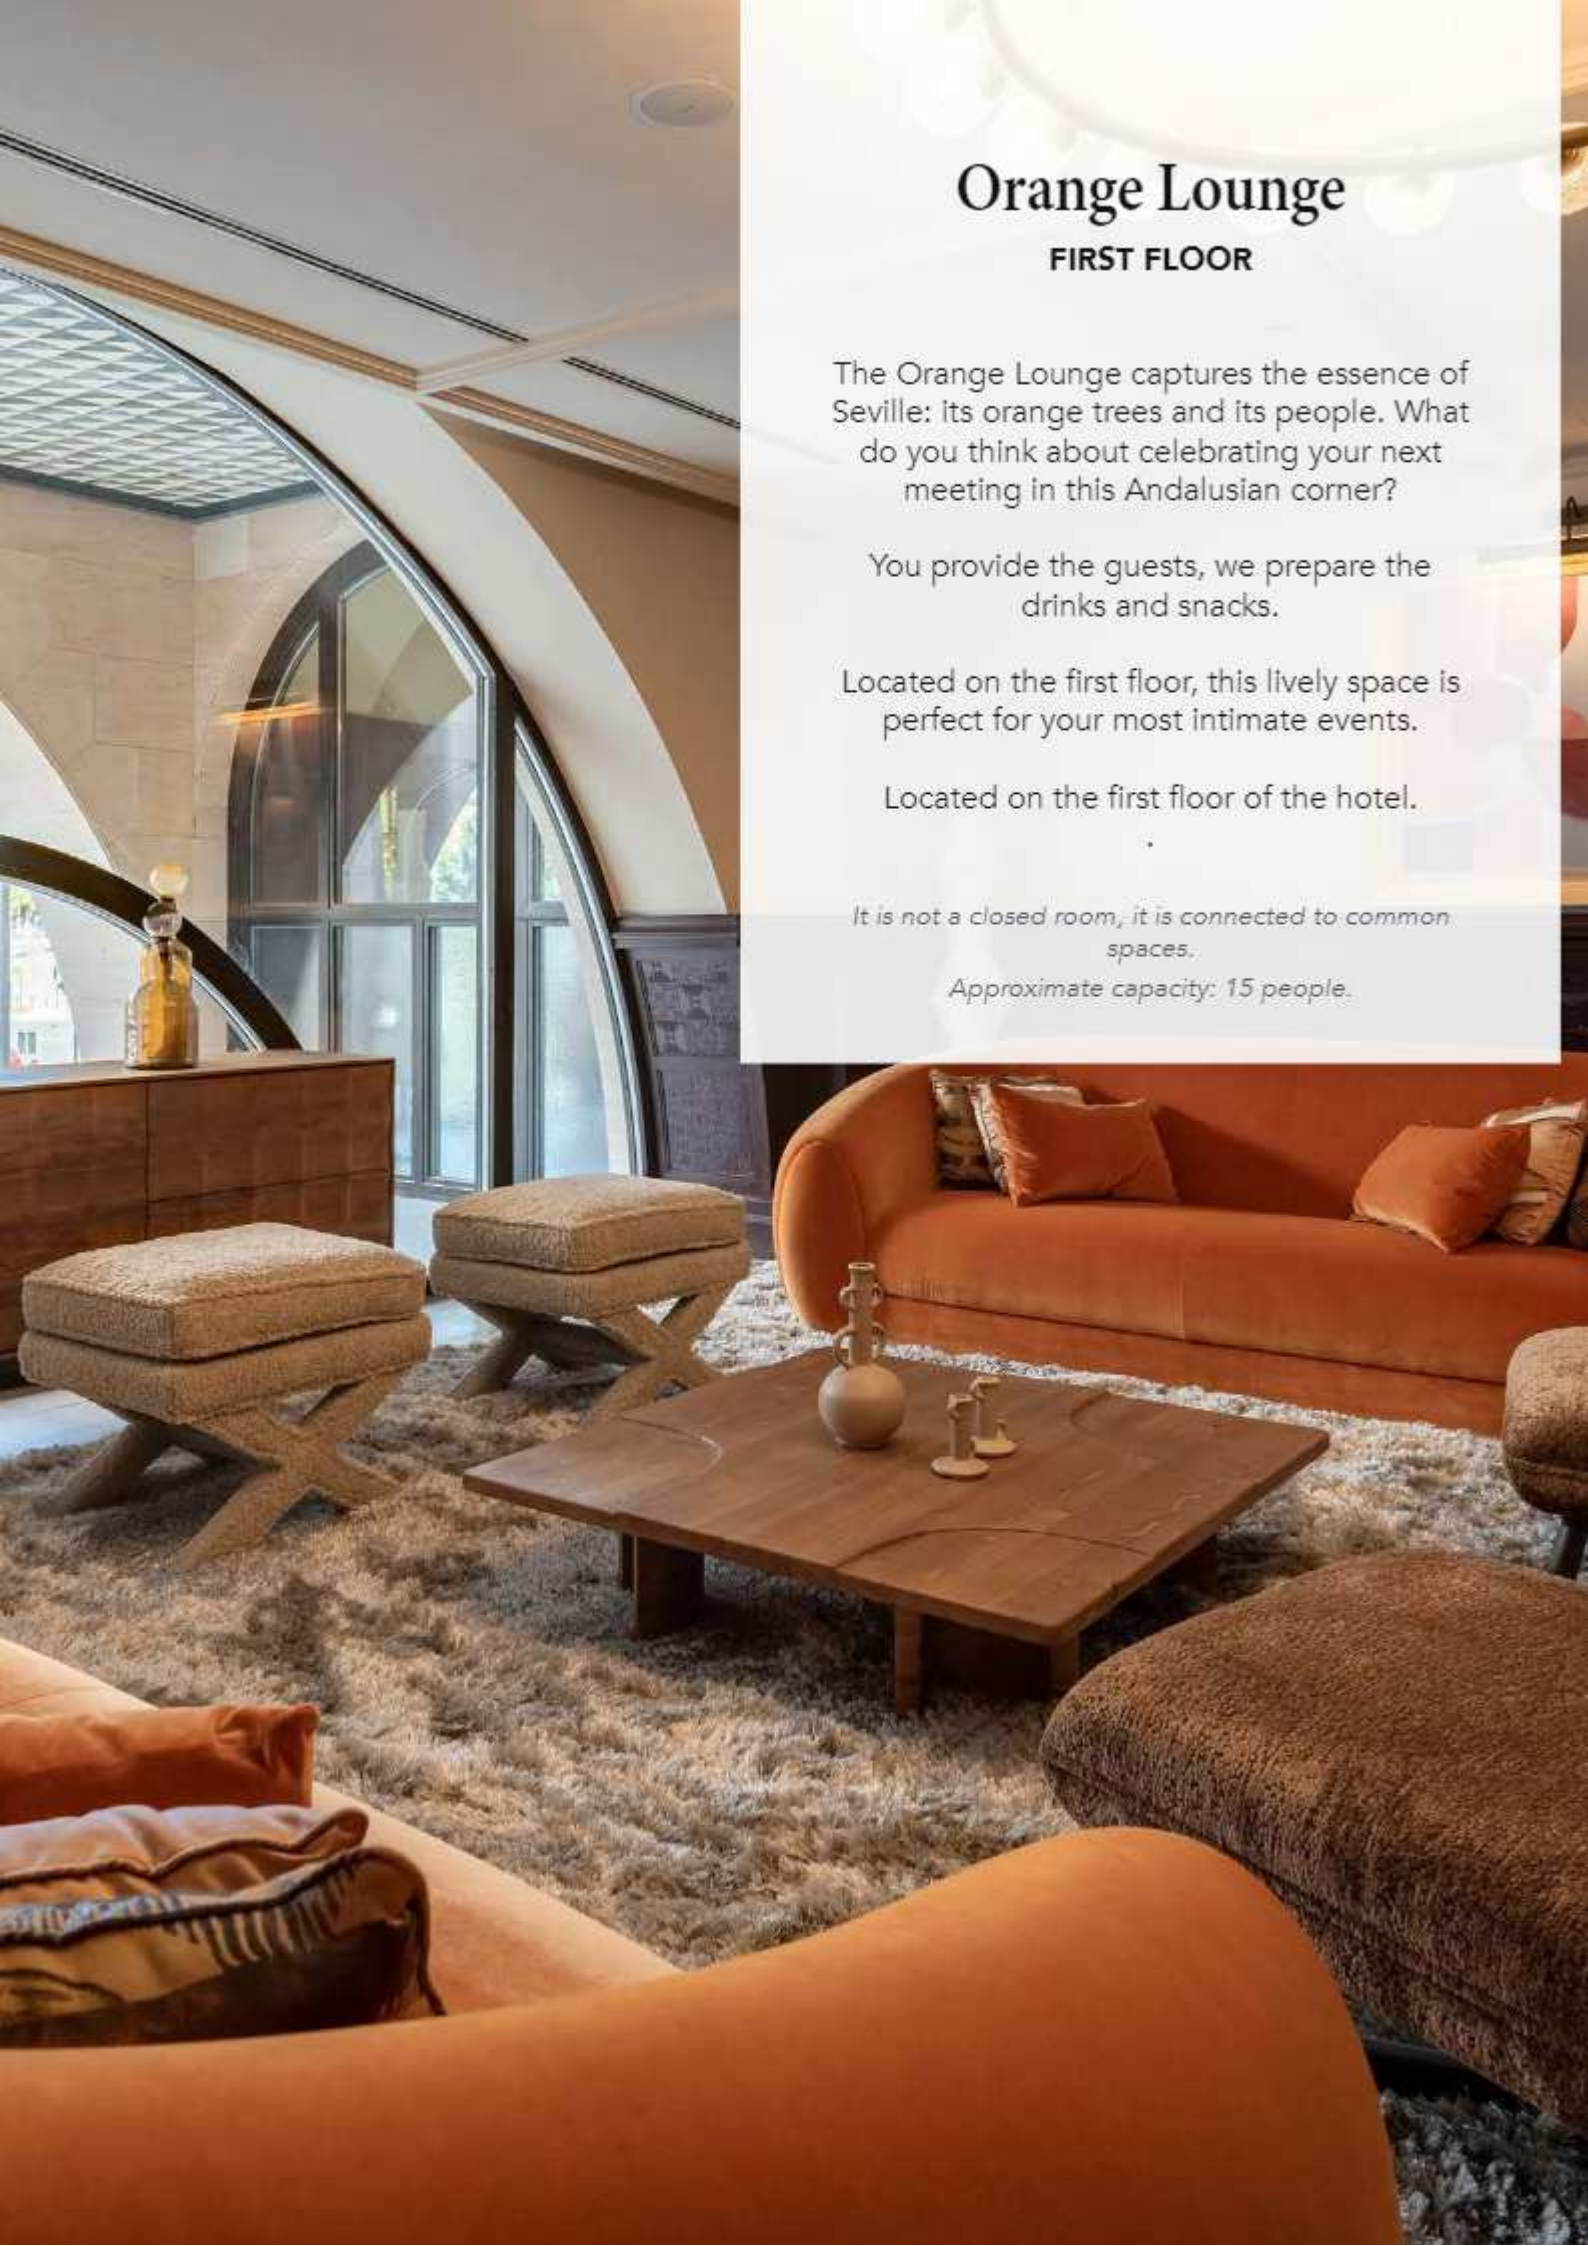

Orange Lounge

FIRST FLOOR

The Orange Lounge captures the essence of Seville: its orange trees and its people. What do you think about celebrating your next meeting in this Andalusian corner?

You provide the guests, we prepare the drinks and snacks.

Located on the first floor, this lively space is perfect for your most intimate events.

Located on the first floor of the hotel.

It is not a closed room, it is connected to common spaces.

Approximate capacity: 15 people.