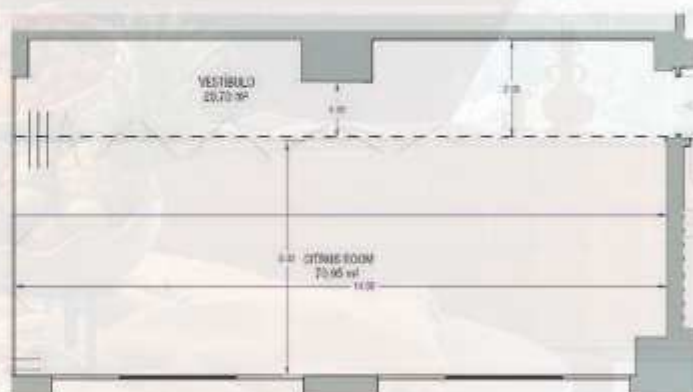

Olive Room has operating walls and can be connected with Spring and Jasmine Rooms

*Located on the first floor of the hotel.
Approximate capacity: 20 people*

| | Event spaces | m ² | natural light | Dimensions LxW(m) | Height | School | Theater | Banquet | U | Imperial | Cabaret | Cocktail |
|-------------|--------------|----------------|---------------|-------------------|--------|--------|---------|---------|----|----------|---------|----------|
| FIRST FLOOR | OLIVE ROOM | 48 | ☀️ | 7 x 6 | 2,8 | 24 | 35 | 20 | 15 | 14 | - | 40 |

Jasmine Room has operating walls and can be connected with Olive Room.

*Located on the first floor of the hotel.
Approximate capacity: 20 people*

| Event spaces | | m ² | natural light | Dimensions LxW(m) | Height | School | Theater | Banquet | U | Imperial | Cabaret | Cocktail |
|--------------|--------------|----------------|---------------|-------------------|--------|--------|---------|---------|----|----------|---------|----------|
| FIRST FLOOR | JASMINE ROOM | 48 | ☀️ | 7 x 6 | 2,8 | 24 | 35 | 20 | 15 | 14 | - | 40 |

Citrus Room has operating walls and can be connected with Rosemary Room

*Located on the first floor of the hotel.
Approximate capacity: 40 people*

| | Event spaces | m ² | natural light | Dimensions LxW(m) | Height | School | Theater | Banquet | U | Imperial | Cabaret | Cocktail |
|-------------|--------------|----------------|---------------|-------------------|--------|--------|---------|---------|---|----------|---------|----------|
| FIRST FLOOR | CITRUS ROOM | 70 | ☀ | 14 x 7 | 2,5 | 30 | 40 | 40 | - | 20 | - | 30 |